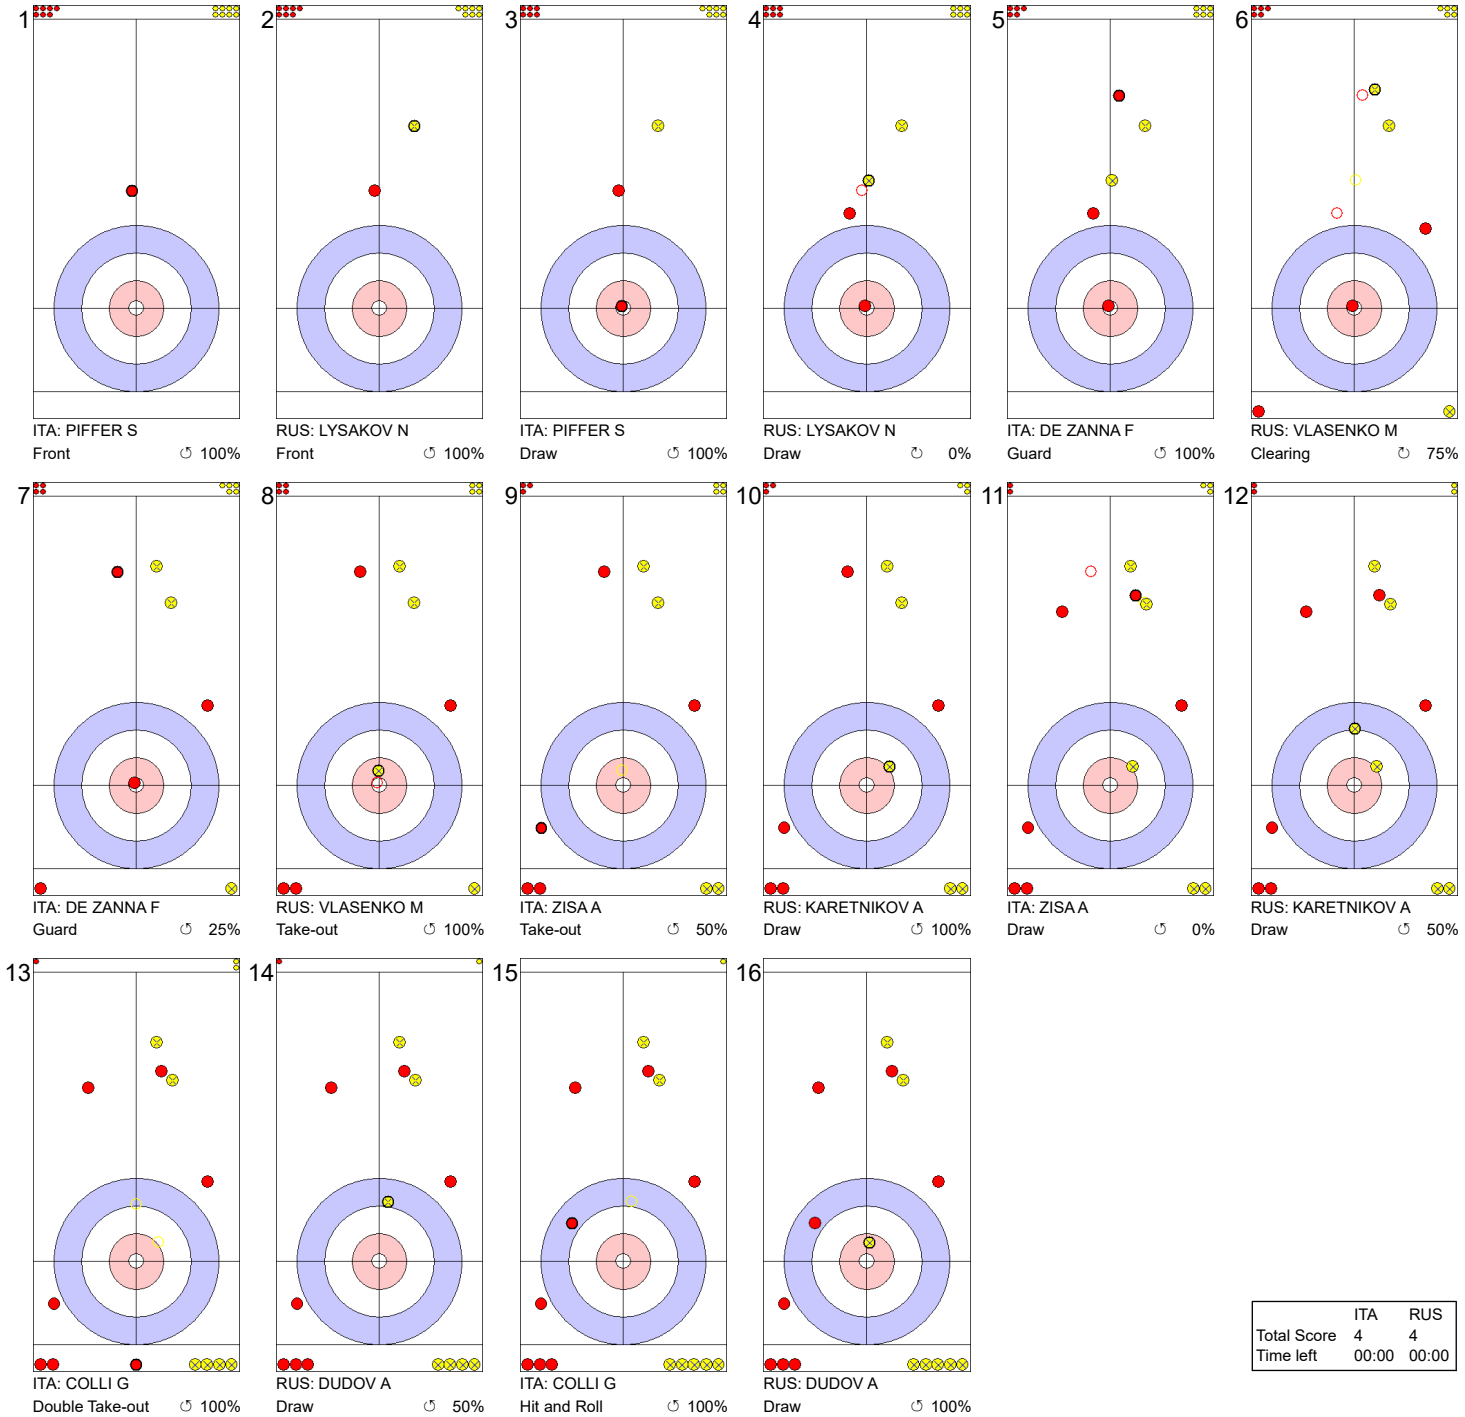

Legend:
 ↻ Clockwise ↺ Counter-clockwise - Not considered

SUN 16 FEB 2020
Start Time 14:00

Round Robin Session 3 - Sheet A

Game - Shot by Shot

Legend:
 ↻ Clockwise ↺ Counter-clockwise - Not considered

SUN 16 FEB 2020
Start Time 14:00

Round Robin Session 3 - Sheet A

Game - Shot by Shot

Legend:
 ↻ Clockwise ↺ Counter-clockwise - Not considered

Game - Shot by Shot

Legend:
 ↻ Clockwise ↺ Counter-clockwise - Not considered

Game - Shot by Shot

End 8 ● ITA - Italy 4 + 0 (this end) = 4 ● RUS - Russia 3 + 1 (this end) = 4

	ITA	RUS
Total Score	4	4
Time left	00:00	00:00

Legend:
 ↻ Clockwise ↺ Counter-clockwise - Not considered

WJCC 2020
Krasnoyarsk, Russia

	ITA	RUS
Total Score	4	5
Time left	00:00	00:00

Legend:
 ↻ Clockwise ↺ Counter-clockwise - Not considered

Game - Shot by Shot

End 10 ● ITA - Italy 4 + 0 (this end) = 4 ● RUS - Russia 5 + 1 (this end) = 6

	ITA	RUS
Total Score	4	6
Time left	04:48	00:47