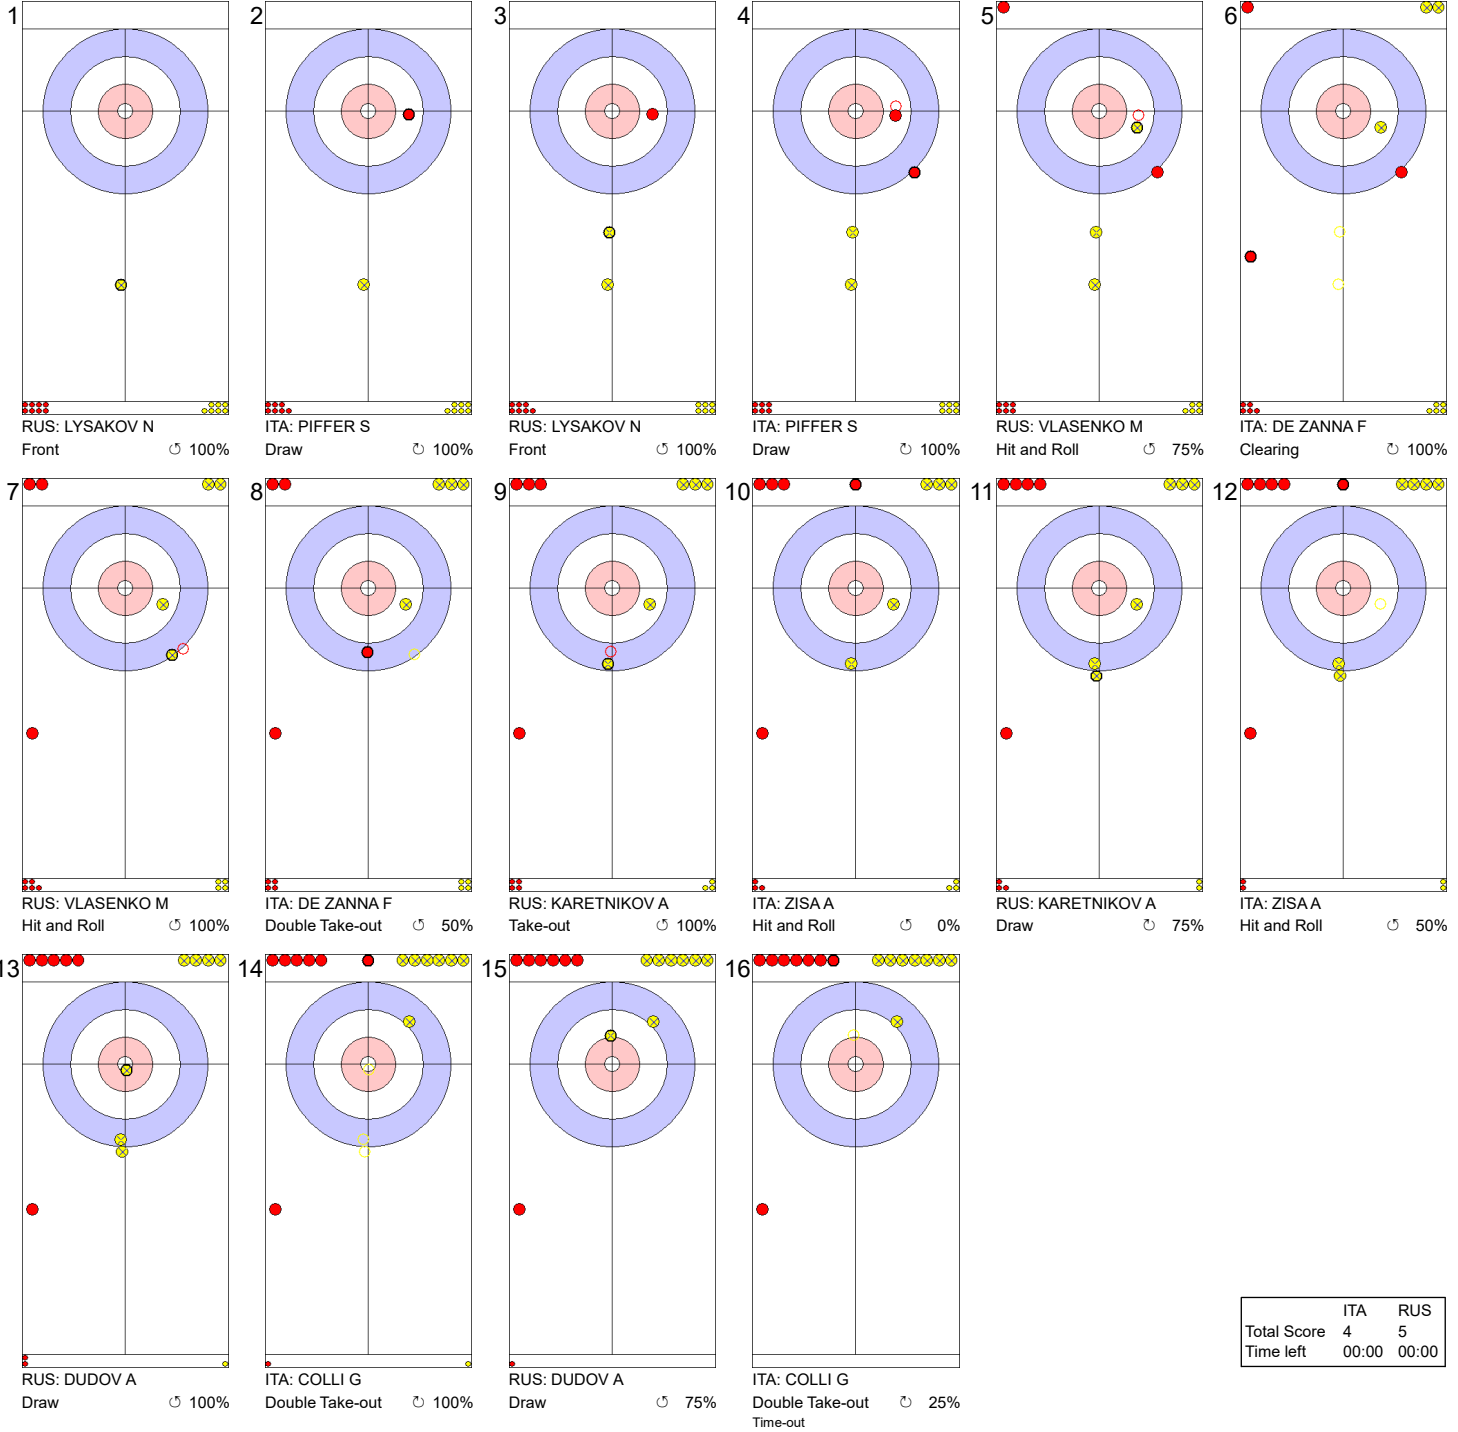

Round Robin Session 3 - Sheet A

Game - Shot by Shot

Legend:
 ↻ Clockwise ↺ Counter-clockwise - Not considered

Game - Shot by Shot

Legend:
 ↻ Clockwise ↺ Counter-clockwise - Not considered

Game - Shot by Shot

World Junior Curling Championships 2020

Crystal Ice Arena
Men

SUN 16 FEB 2020
Start Time 14:00

Round Robin Session 3 - Sheet A

Game - Shot by Shot

End 9 ● **ITA - Italy 4 + 0 (this end) = 4** ● **RUS - Russia 4 + 1 (this end) = 5**

	ITA	RUS
Total Score	4	5
Time left	00:00	00:00

Legend:
 ↻ Clockwise ↺ Counter-clockwise - Not considered

Game - Shot by Shot

End 10 ● ITA - Italy 4 + 0 (this end) = 4 ● RUS - Russia 5 + 1 (this end) = 6

	ITA	RUS
Total Score	4	6
Time left	04:48	00:47

Legend:
 ↻ Clockwise ↻ Counter-clockwise - Not considered