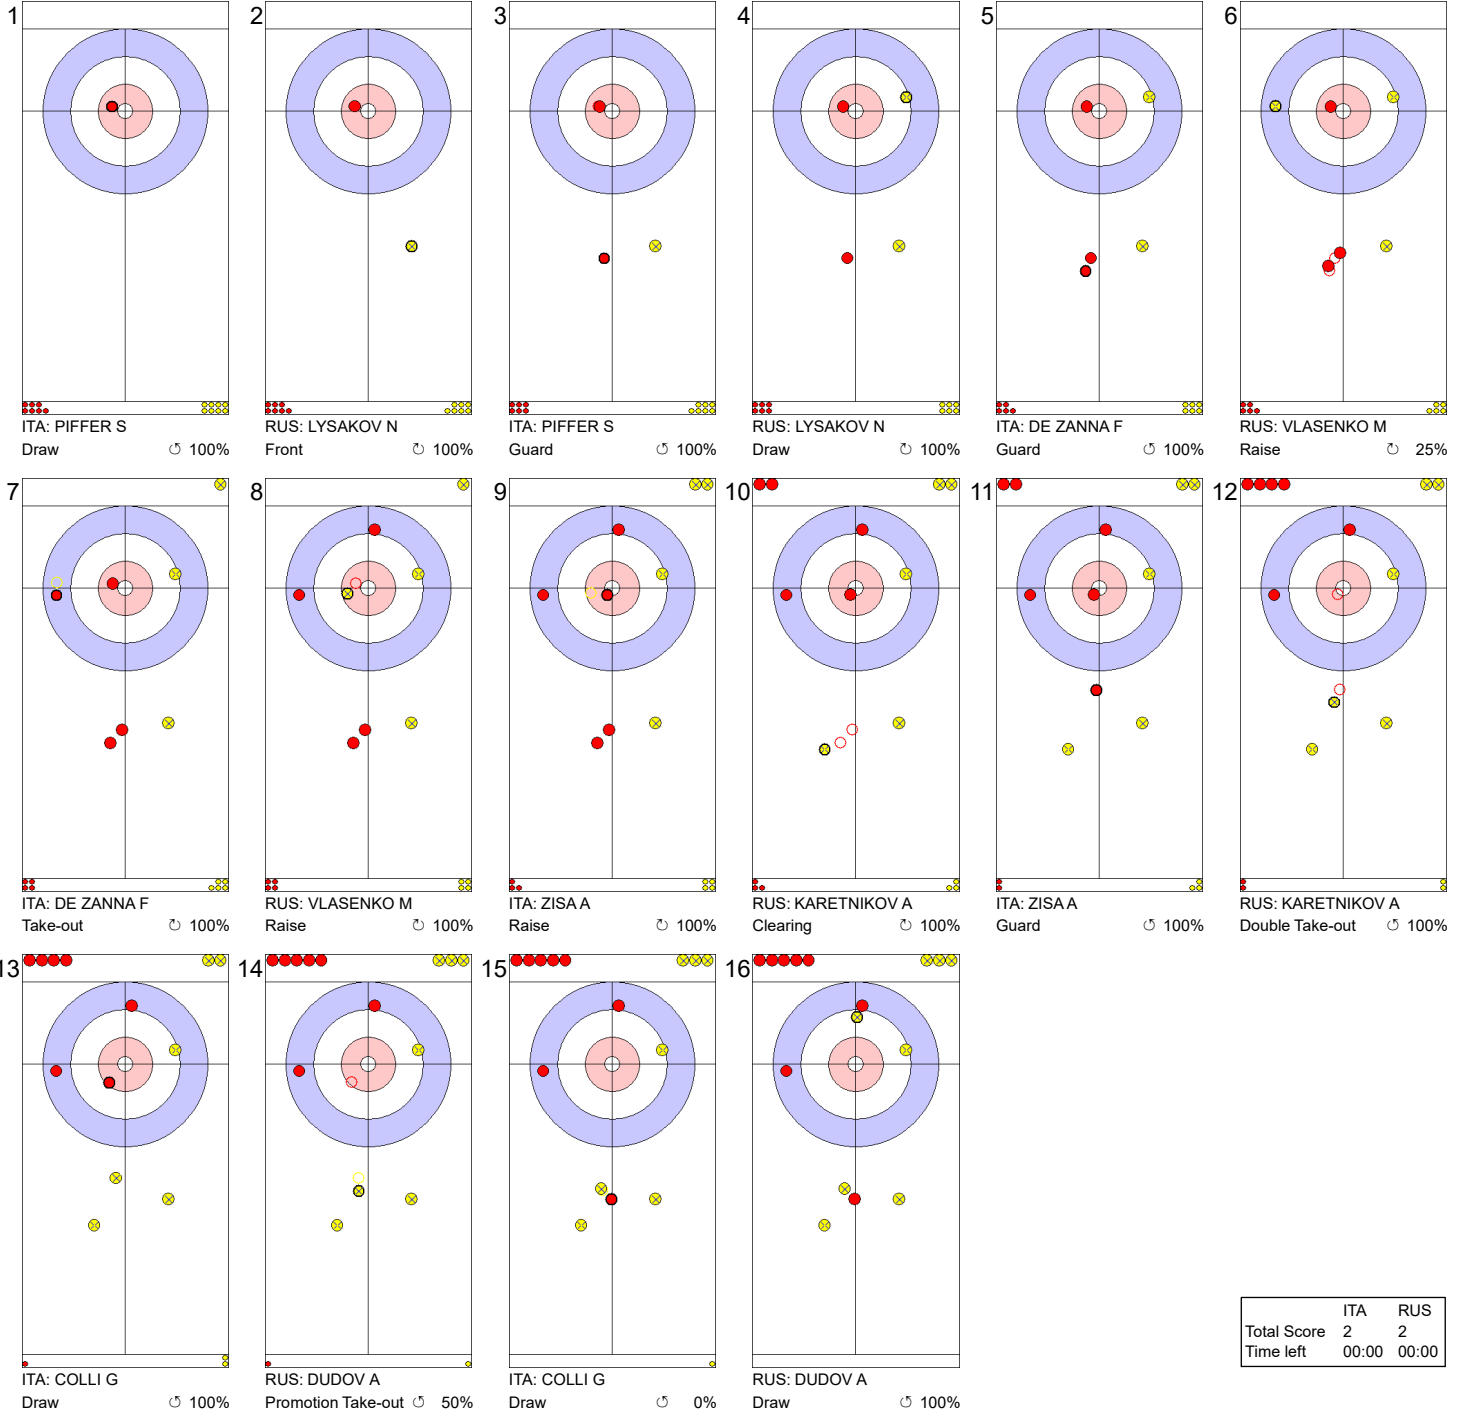

Game - Shot by Shot

Legend:
 ↻ Clockwise ↺ Counter-clockwise - Not considered

SUN 16 FEB 2020
Start Time 14:00

Round Robin Session 3 - Sheet A

Game - Shot by Shot

End 3 ● ITA - Italy 2 + 0 (this end) = 2 ● RUS - Russia 0 + 2 (this end) = 2

	ITA	RUS
Total Score	2	2
Time left	00:00	00:00

Legend:
 ↻ Clockwise ↺ Counter-clockwise - Not considered

Game - Shot by Shot

End 4 ● ITA - Italy 2 + 1 (this end) = 3 ● RUS - Russia 2 + 0 (this end) = 2

	ITA	RUS
Total Score	3	2
Time left	00:00	00:00

Legend:
 ↻ Clockwise ↺ Counter-clockwise - Not considered

SUN 16 FEB 2020
Start Time 14:00

Round Robin Session 3 - Sheet A

Game - Shot by Shot

Legend:
 ↻ Clockwise ↺ Counter-clockwise - Not considered

SUN 16 FEB 2020
Start Time 14:00

Round Robin Session 3 - Sheet A

Game - Shot by Shot

Legend:
 ↻ Clockwise ↺ Counter-clockwise - Not considered

Game - Shot by Shot

Legend:
 ↻ Clockwise ↺ Counter-clockwise - Not considered

Game - Shot by Shot