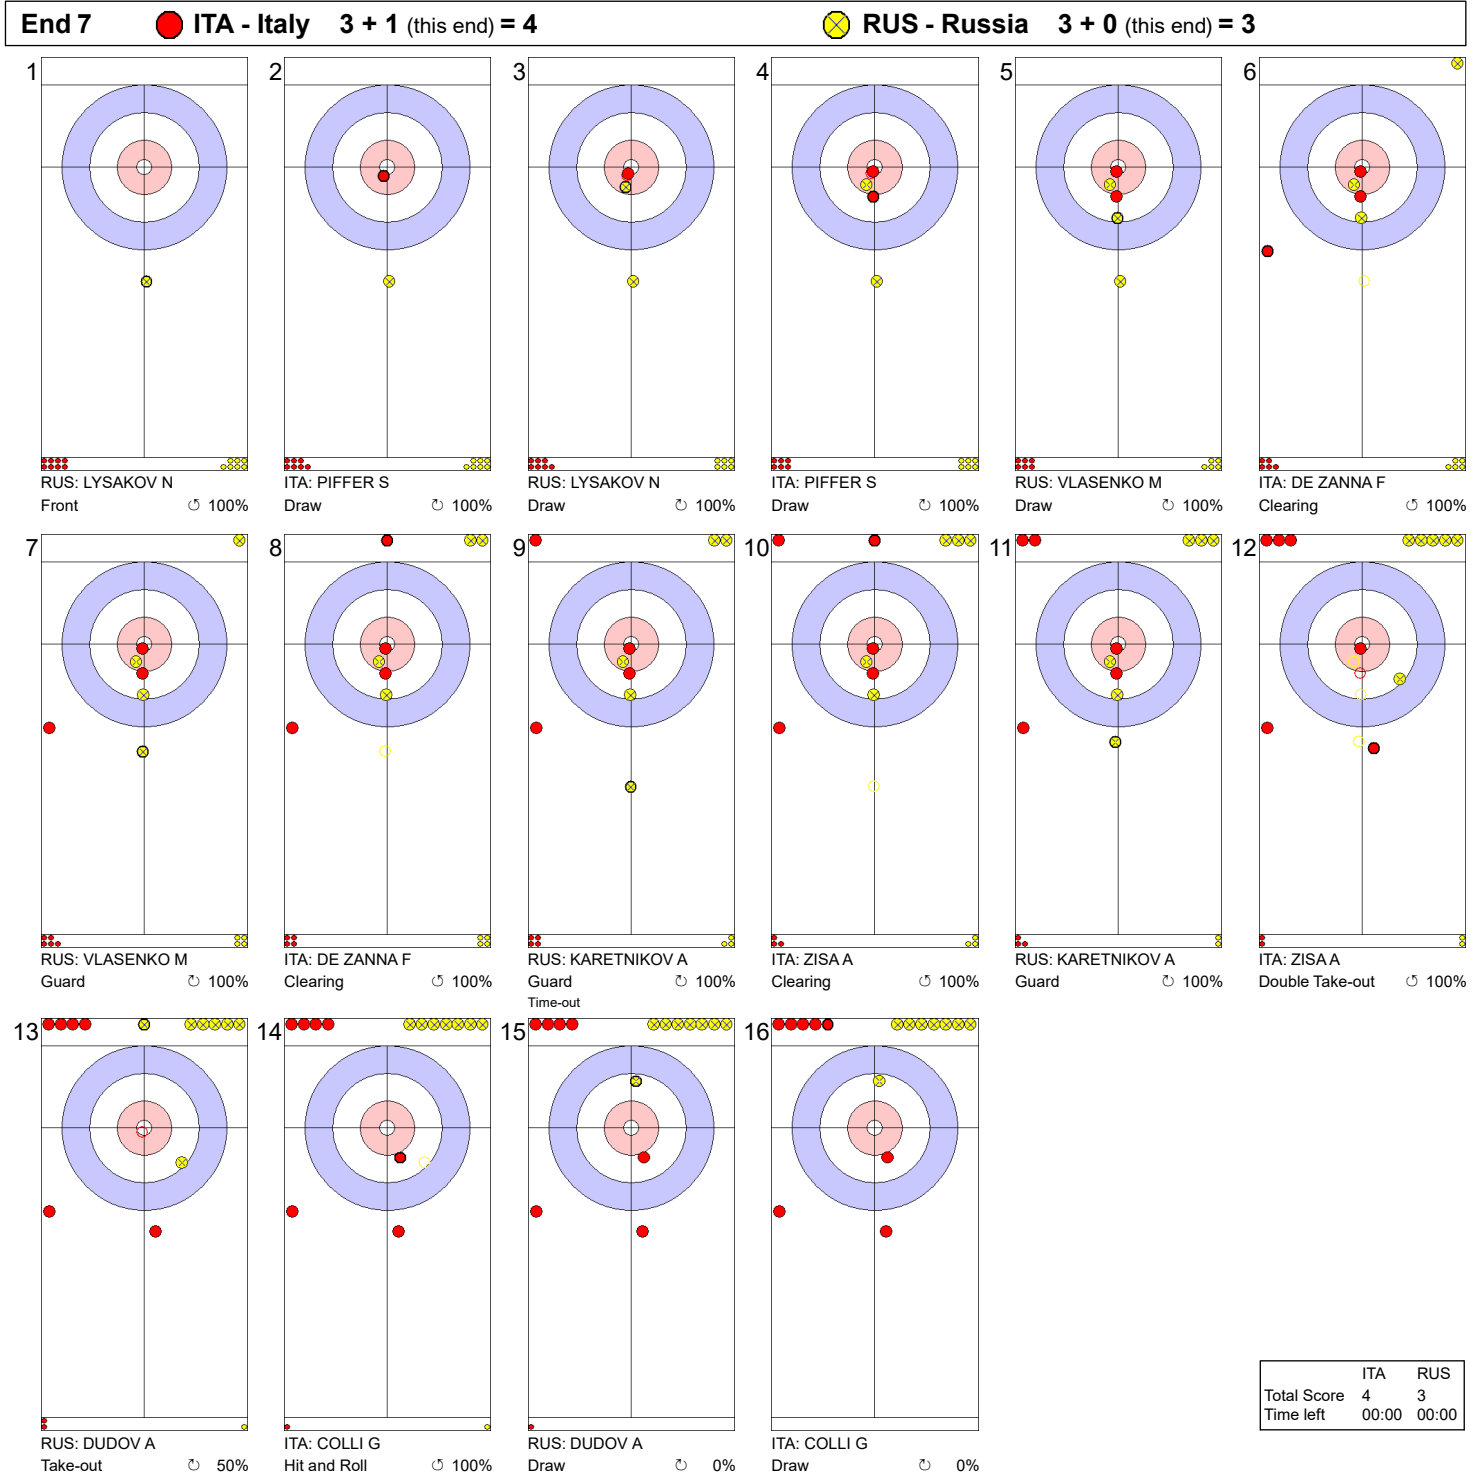

	ITA	RUS
Total Score	2	2
Time left	00:00	00:00

Legend:
 ↻ Clockwise ↺ Counter-clockwise - Not considered

Game - Shot by Shot

End 4 ● ITA - Italy 2 + 1 (this end) = 3 ● RUS - Russia 2 + 0 (this end) = 2

	ITA	RUS
Total Score	3	2
Time left	00:00	00:00

Legend:
 ↻ Clockwise ↺ Counter-clockwise - Not considered

SUN 16 FEB 2020
Start Time 14:00

Round Robin Session 3 - Sheet A

Game - Shot by Shot

Legend:
 ↻ Clockwise ↺ Counter-clockwise - Not considered

SUN 16 FEB 2020
Start Time 14:00

Round Robin Session 3 - Sheet A

Game - Shot by Shot

Legend:
 ↻ Clockwise ↺ Counter-clockwise - Not considered

Game - Shot by Shot

Legend:
 ↻ Clockwise ↺ Counter-clockwise - Not considered

Game - Shot by Shot

	ITA	RUS
Total Score	4	5
Time left	00:00	00:00

Legend:
 ↻ Clockwise ↺ Counter-clockwise - Not considered

Game - Shot by Shot

End 10 ● ITA - Italy 4 + 0 (this end) = 4 ● RUS - Russia 5 + 1 (this end) = 6

	ITA	RUS
Total Score	4	6
Time left	04:48	00:47