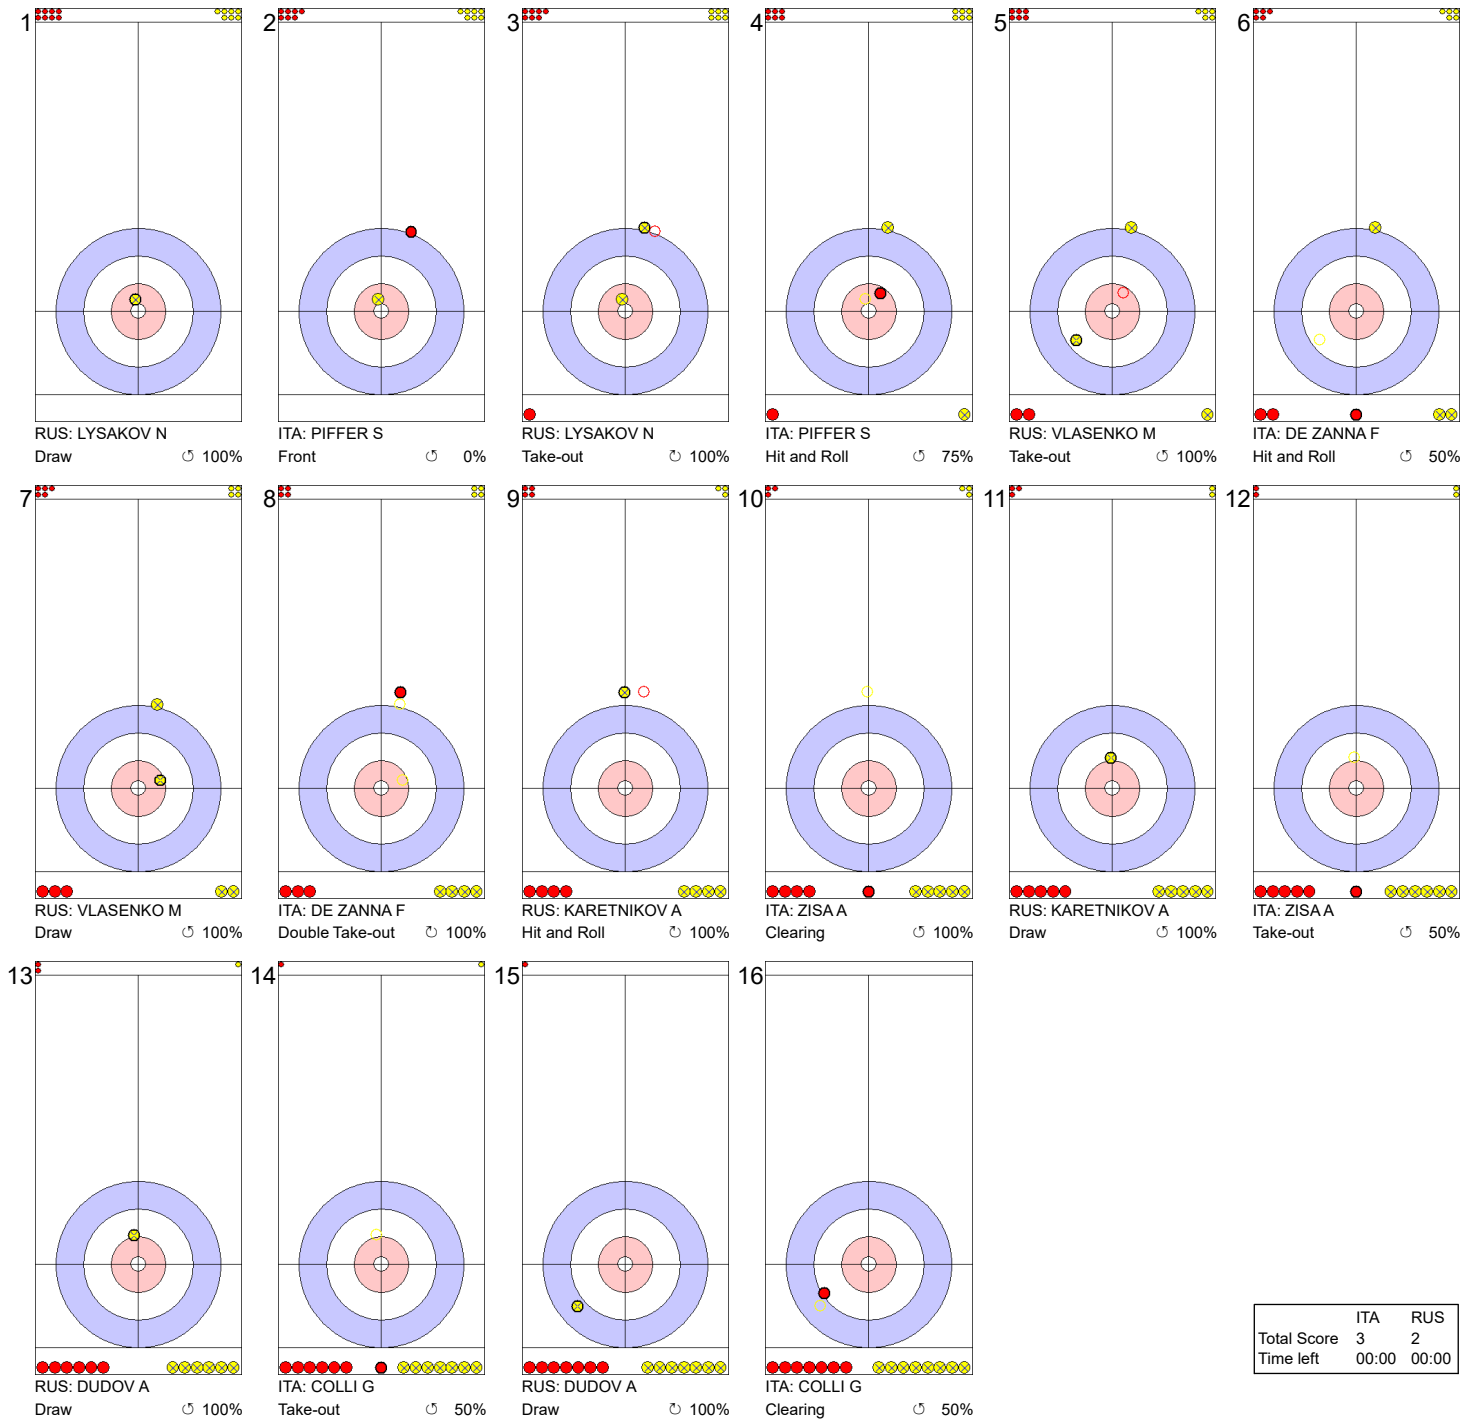

Game - Shot by Shot

Legend:
 ↻ Clockwise ↺ Counter-clockwise - Not considered

SUN 16 FEB 2020
Start Time 14:00

Round Robin Session 3 - Sheet A

Game - Shot by Shot

End 3 ● ITA - Italy 2 + 0 (this end) = 2 ● RUS - Russia 0 + 2 (this end) = 2

	ITA	RUS
Total Score	2	2
Time left	00:00	00:00

Legend:
 ↻ Clockwise ↺ Counter-clockwise - Not considered

Game - Shot by Shot

End 4 ● ITA - Italy 2 + 1 (this end) = 3 ● RUS - Russia 2 + 0 (this end) = 2

	ITA	RUS
Total Score	3	2
Time left	00:00	00:00

Legend:
 ↻ Clockwise ↺ Counter-clockwise - Not considered

SUN 16 FEB 2020
Start Time 14:00

Round Robin Session 3 - Sheet A

Game - Shot by Shot

Legend:
 ↻ Clockwise ↺ Counter-clockwise - Not considered

SUN 16 FEB 2020
Start Time 14:00

Round Robin Session 3 - Sheet A

Game - Shot by Shot

Legend:
 ↻ Clockwise ↺ Counter-clockwise - Not considered

Game - Shot by Shot

Legend:
 ↻ Clockwise ↺ Counter-clockwise - Not considered

Game - Shot by Shot