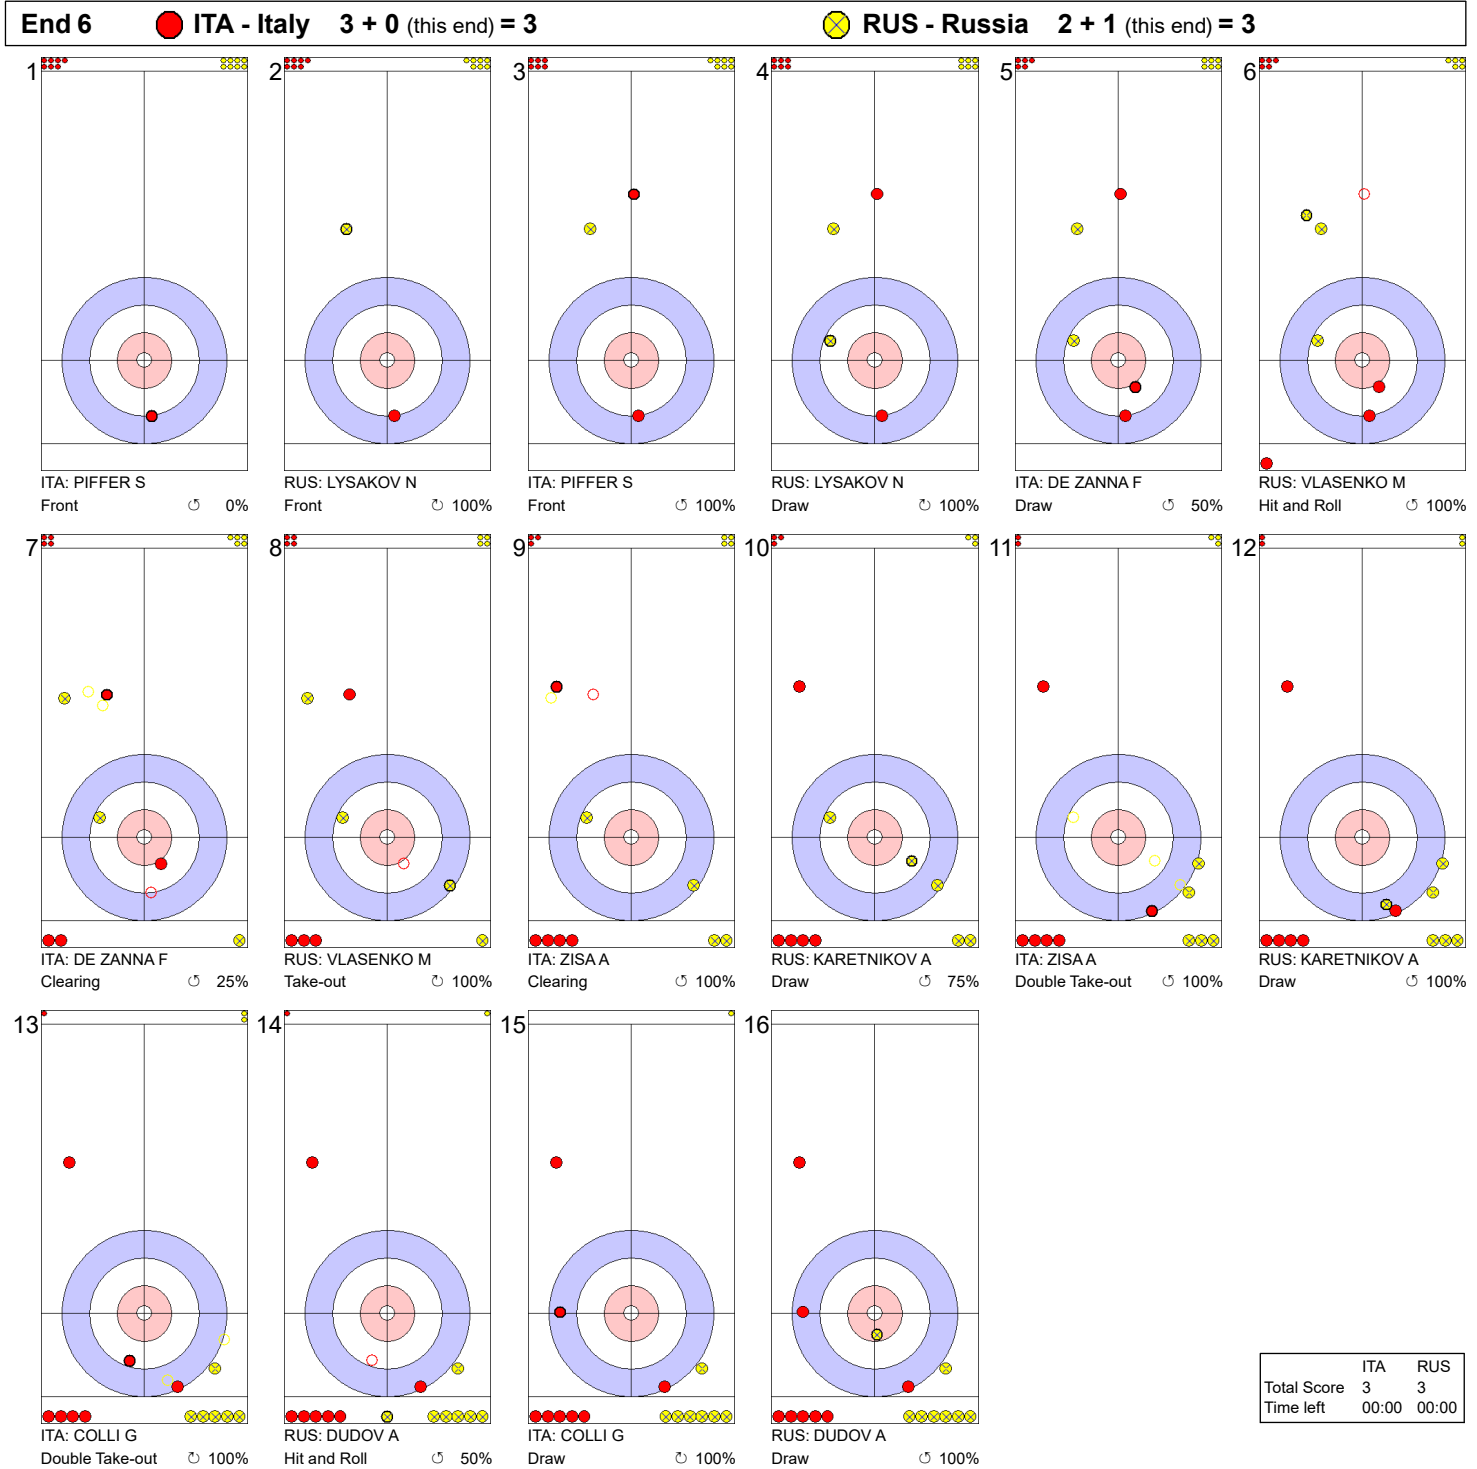

Game - Shot by Shot

Legend:
 ↻ Clockwise ↺ Counter-clockwise - Not considered

SUN 16 FEB 2020
Start Time 14:00

Round Robin Session 3 - Sheet A

Game - Shot by Shot

End 3 ● ITA - Italy 2 + 0 (this end) = 2 ● RUS - Russia 0 + 2 (this end) = 2

	ITA	RUS
Total Score	2	2
Time left	00:00	00:00

Legend:
 ↻ Clockwise ↺ Counter-clockwise - Not considered

Game - Shot by Shot

End 4 ● ITA - Italy 2 + 1 (this end) = 3 ● RUS - Russia 2 + 0 (this end) = 2

	ITA	RUS
Total Score	3	2
Time left	00:00	00:00

Legend:
 ↻ Clockwise ↺ Counter-clockwise - Not considered

SUN 16 FEB 2020
Start Time 14:00

Round Robin Session 3 - Sheet A

Game - Shot by Shot

Legend:
 ↻ Clockwise ↺ Counter-clockwise - Not considered

SUN 16 FEB 2020
Start Time 14:00

Round Robin Session 3 - Sheet A

Game - Shot by Shot

Legend:
 ↻ Clockwise ↺ Counter-clockwise - Not considered

Game - Shot by Shot

Legend:
 ↻ Clockwise ↺ Counter-clockwise - Not considered

Game - Shot by Shot