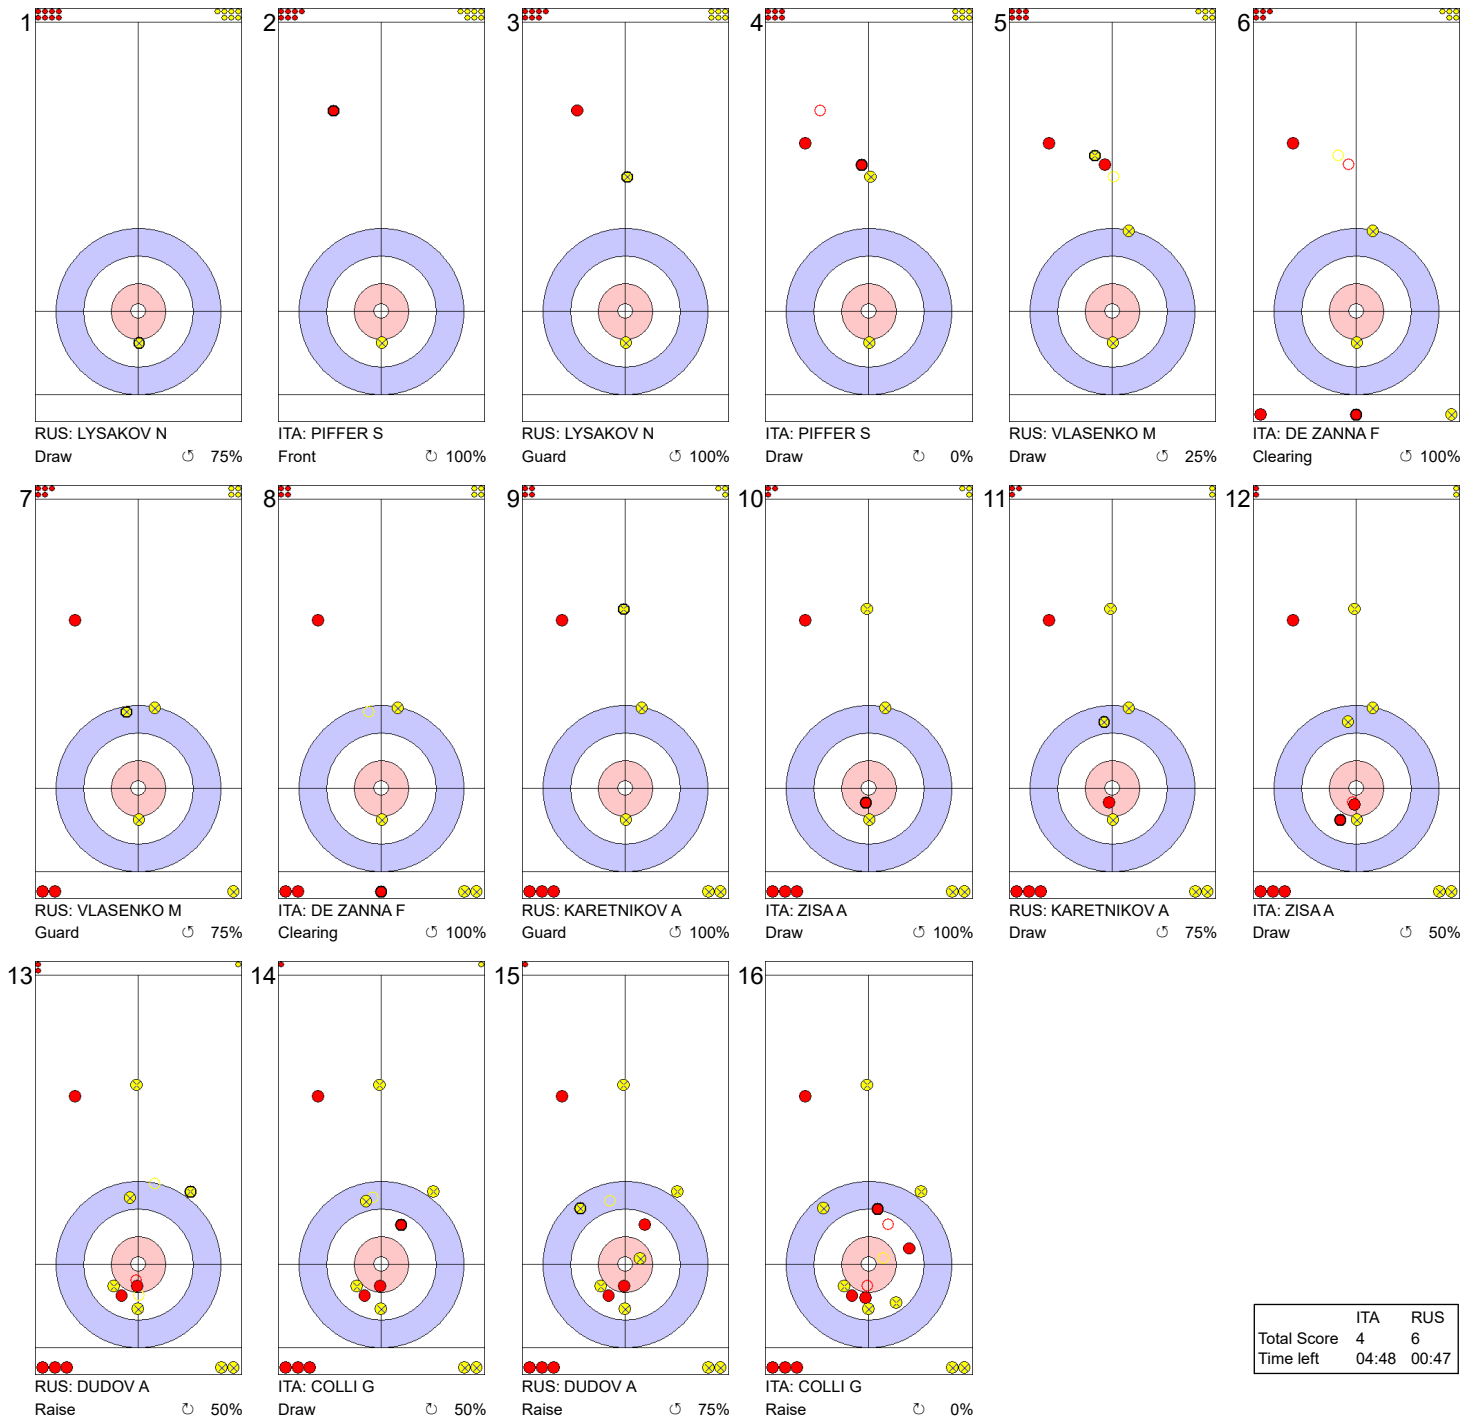

Round Robin Session 3 - Sheet A

Game - Shot by Shot

Legend:
 ↻ Clockwise ↺ Counter-clockwise - Not considered

Game - Shot by Shot

Legend:
 ↻ Clockwise ↺ Counter-clockwise - Not considered

Game - Shot by Shot

World Junior Curling Championships 2020

Crystal Ice Arena
Men

SUN 16 FEB 2020
Start Time 14:00

Round Robin Session 3 - Sheet A

Game - Shot by Shot

End 9 ● **ITA - Italy 4 + 0 (this end) = 4** ● **RUS - Russia 4 + 1 (this end) = 5**

	ITA	RUS
Total Score	4	5
Time left	00:00	00:00

Legend:
 ↻ Clockwise ↺ Counter-clockwise - Not considered

Game - Shot by Shot

End 10 ● ITA - Italy 4 + 0 (this end) = 4 ● RUS - Russia 5 + 1 (this end) = 6

	ITA	RUS
Total Score	4	6
Time left	04:48	00:47

Legend:
 ↻ Clockwise ↻ Counter-clockwise - Not considered